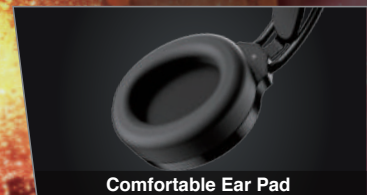

# HS-GX580U USB GAMING HEADSET WITH RGB LED

The Genius HS-GX580U is a popular USB headset with LED, adjustable microphone for playing online game or work. This headset has an elastic headband that can be automatically adjusted according to different head shapes. And, the attached In-line control can adjust the volume and control the microphone on or off. Just plug to USB port, start to listen or talk.

Ergonomic Design

Comfortable Ear Pad

Mute  
Mic Mute  
Volume down  
Volume up

In-line Control

50MM  
DRIVERS

STEREO  
SOUND

USB  
PLUG &  
PLAY

### ► Features

- USB gaming headset with RGB LED
- In-line control for volume and microphone mute
- 50mm strong bass driver units for clear and powerful sound
- Soft and skin-friendly ear cushions
- Flexible headband
- Cable length 2m
- All day ultra comfort
- USB cable easy to plug and play