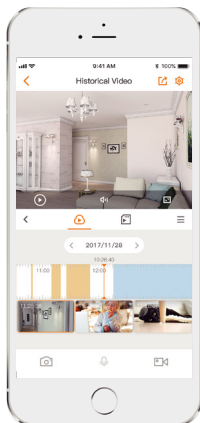

Alarm Notification

Sends instant motion-activated alerts to your mobile phone

Stay close with what you care

With Cloud service, you will have access to what you care as long as Internet is available. You can record daily or motion videos on Cloud and playback anytime anywhere.