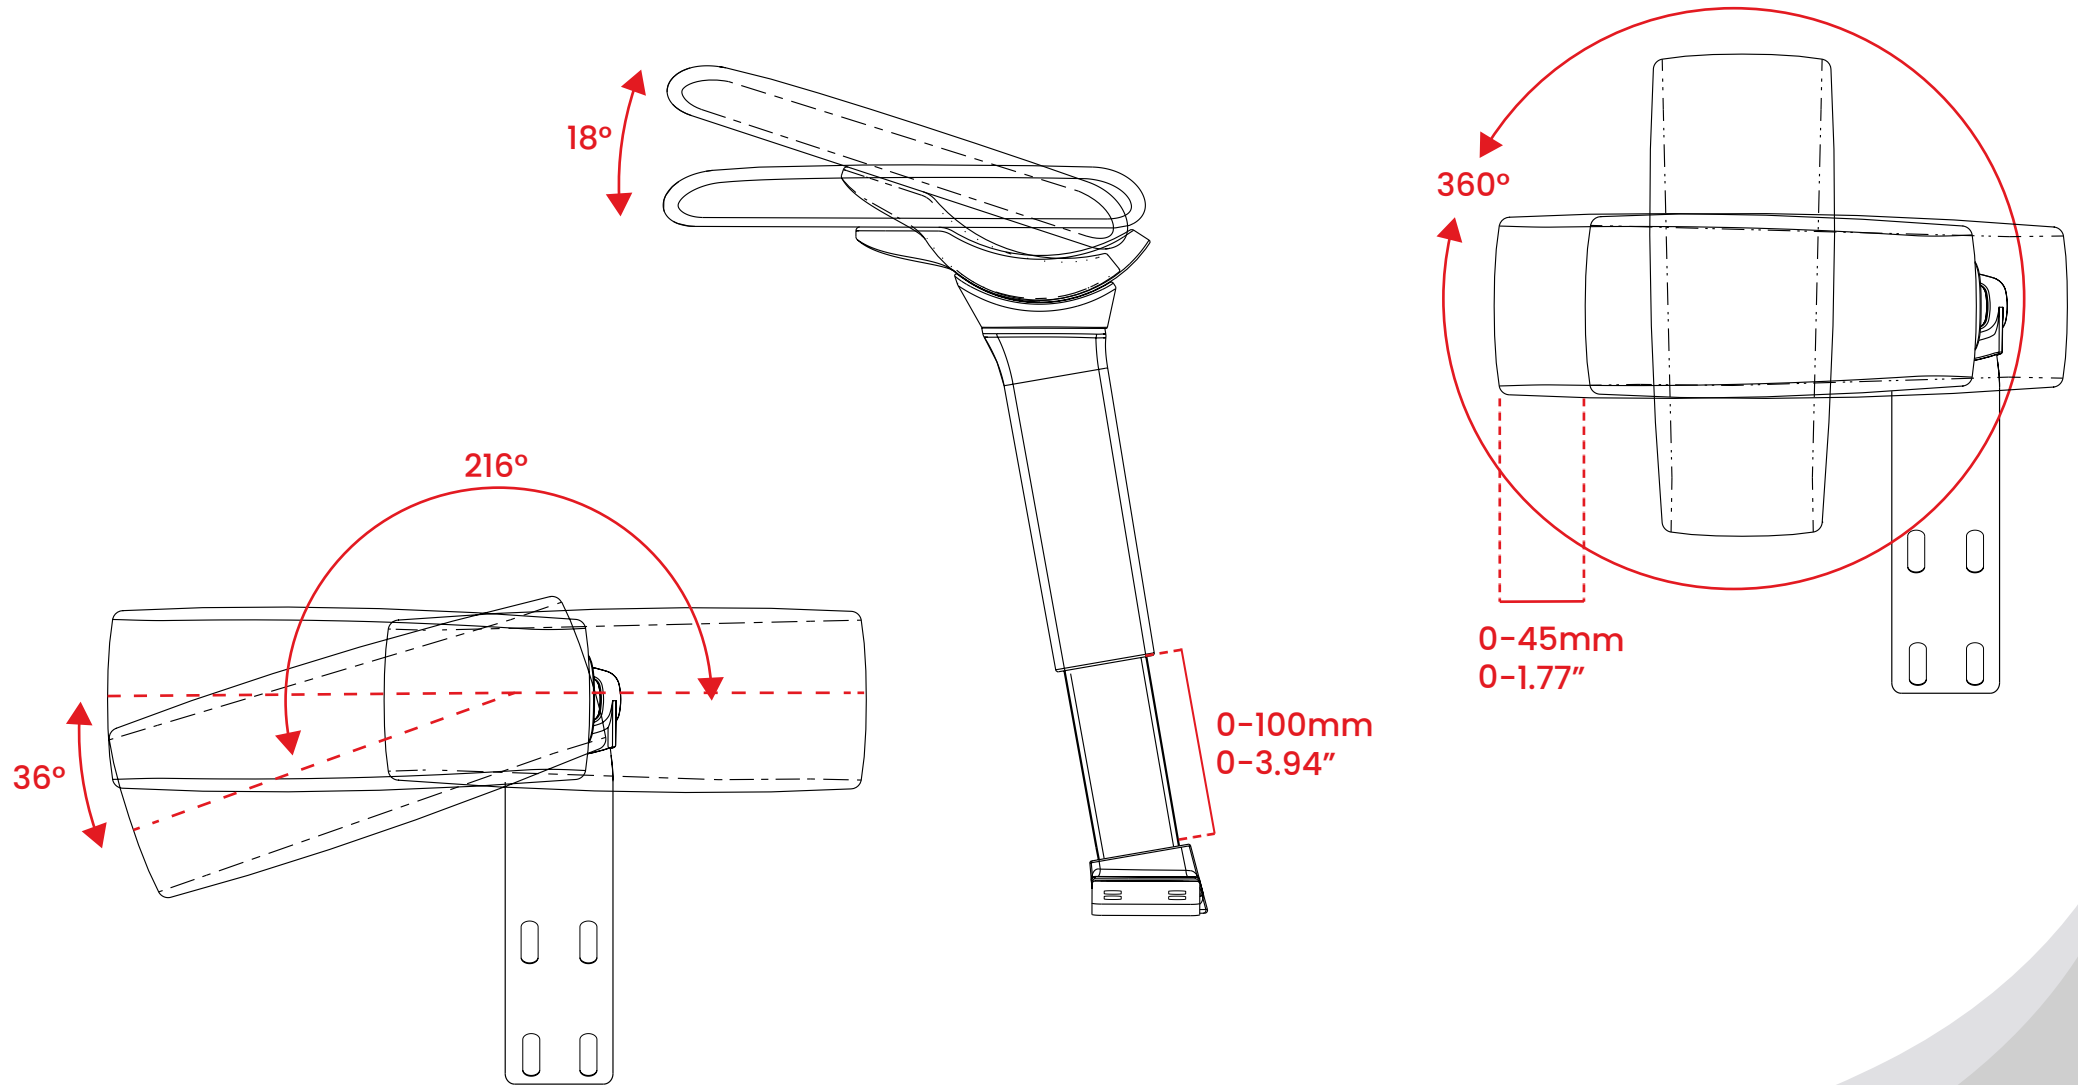

# INFINITY ARMREST

The Infinity armrests can be adjusted into countless positions due to its ability to be moved Up & Down, Forward & Backwards, Inwards & Outwards, Rotated 360°, and tilted into an upward or downward slanting angle. It fits most chair models and is a great upgrade in adjustability.

This package contains two Armrests (left and right side). They are compatible with most chairs that have armrests attached with four screws underneath the seat.

# Logistics & Specs

<b>Net Weight</b> 3,6kg / 7.94 lbs	<b>Quantity</b> 2 Pieces (Left & right armrest)
<b>Gross Weight</b> 4,2kg / 9.26 lbs	<b>Box Dimension</b> 38 x 29 x 23 cm 15 x 11.4 x 9 inches

**SKU/UPC**

● AZ-INFINITY-BK.....850054766533

**Box Dimension**

38 cm / 15"  
23 cm / 9"  
29 cm / 11.4"

**Compatibility**

Compatible with most chairs that uses 4 screws for attaching the armrests. See the sketch on the right for measurements.