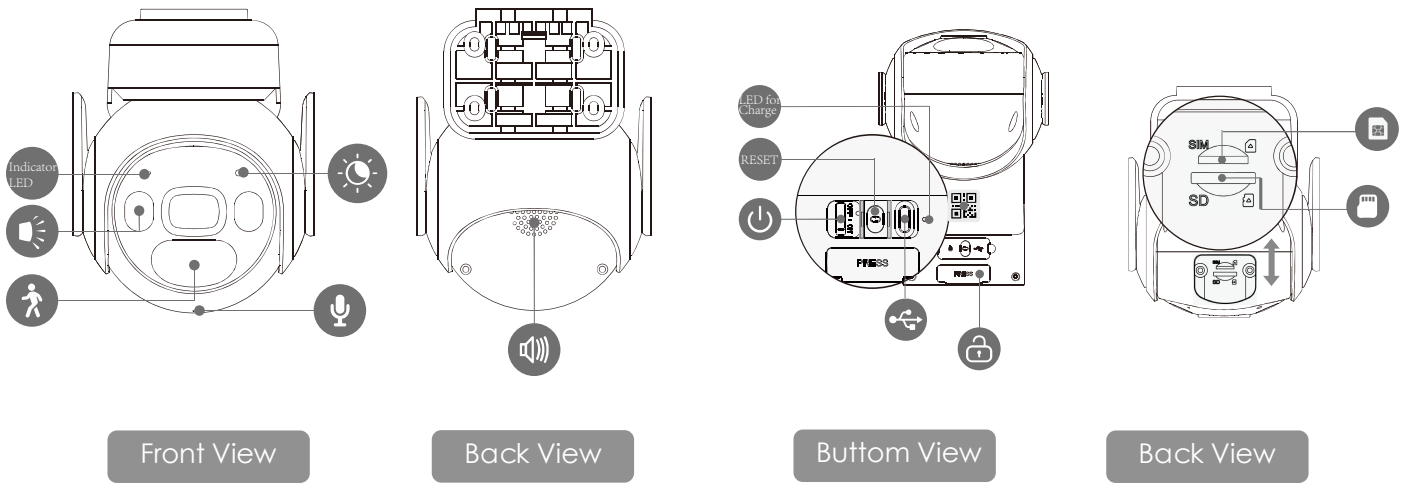

### Type-C

Type-C interface with better adaptability.

## Works with Solar Panel-FSP14

- Max Power: 5W ± 5% @ 40000lux
- Operating Voltage: 5V ± 5%
- Operating Current: 1A ± 5%
- Dimensions: 173.9 × 163.9 × 14.7 mm