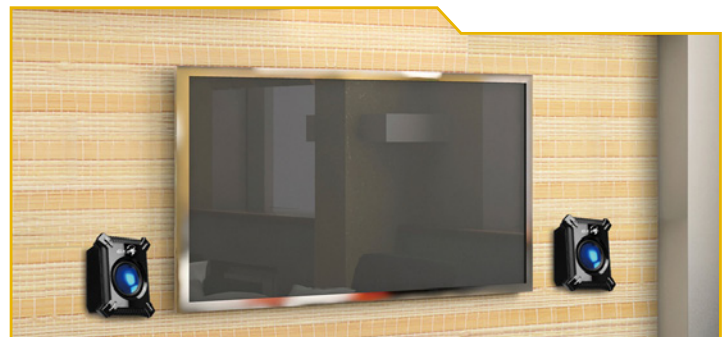

Wall-mountable Design

Mount versatile satellites to the wall, you have extra freedom to perfect your placement.