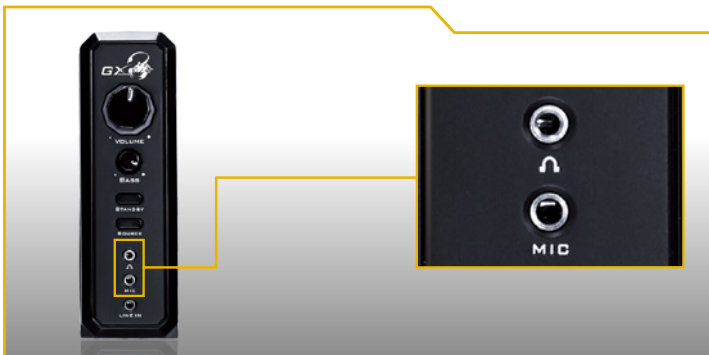

Its high-power 2.1 gaming speaker will blow your mind with an impressive 45 Watts RMS audio that adds impressive surround sound to your gaming, music, and video experience. In addition, its excellent speaker size to ergonomically fit minimal desktop space for ultimate gaming comfort. This supreme Gaming Speaker System is not only for your favorite action movie or beloved music; you can also connect this powerful speaker to TV while enjoying your favorite XBOX or PlayStation games.

- ▶ Thunderclap 2.1CH gaming speaker system
- ▶ Pulsating led goes with dynamic bass
- ▶ Individual control box makes it easy to adjust music
- ▶ Multiple inputs
- ▶ Easy Access to volume and bass
- ▶ Wall-mountable design

**45 W**

**Thunderclap 2.1CH gaming speaker system**

Genius SW-G2.1 2000 II has rich, deep, solid sound quality for excellent bass performance and clear and detailed mid and high range frequencies for realistic sound.

**Easy Access**

The Volume and Bass Controls are on the front panel for easy access. Headset and Microphone jacks are also on the panel for private listening and internet chatting.

**Multiple Inputs**

It comes with inputs of stereo RCA, 3.5mm primary and 3.5mm auxiliary inputs as well as 3.5mm headphone jack, a 3.5mm primary microphone jack, and a 3.5mm line input jack.