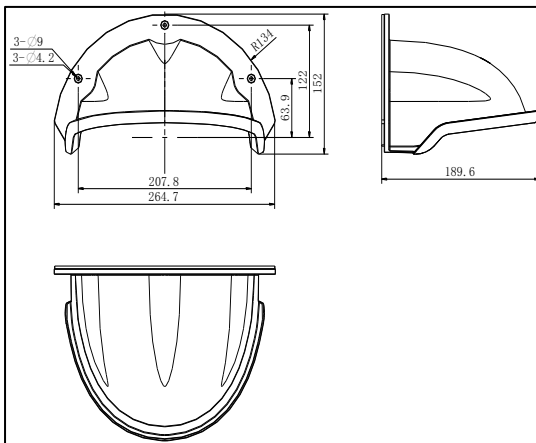

HIA-P103

Rain Shade for Outdoor Dome Camera

Features:

- Composite fibre material with good tenacity and high reliability;
- Water chute design for preventing rainwater from flowing to camera housing;
- Prevent direct sunlight and improve image quality;
- Rain protection and six-level windproof;
- Weaken the possibility of freezing;

Dimension:

Order Model:

HIA-P103

Parameter:

Model	HIA-P103
Parameters	Rain Shade for Outdoor Dome Camera
Appearance	Hikvision White
Material	Composite Fibre
Dimension	264.7*152*189.6 mm
Weight	199g

Notice:

- The rain shade should be installed on flat wall
- The wall must be capable of supporting over 3 times as much as the total weight of the camera and accessory.

Note: The actual dome camera may vary from the picture above.