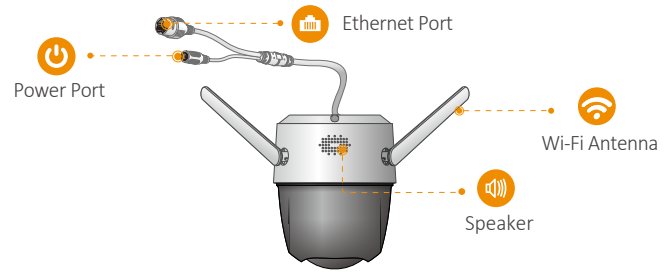

Specifications

Camera

1/2.7" 4 Megapixel Progressive CMOS
4MP(2560x 1440)
Night Vision: 30m(98ft) Distance
3.6mm/6mm Fixed Lens
Field of View: 3.6mm: 88° (H), 46° (V), 107° (D)
6mm: 54° (H), 30° (V), 64° (D)
355° Pan & 0~90° Tilt

Video & Audio

Video Compression : H.265/H.264
Up to 25/30 fps Frame Rate
16x Digital Zoom
Built-in Mic & Speaker, 110dB Siren
Two-way Audio

Notice Management

Motion Detection
Configurable Region
Human Detection

Network

1 x 100Mbps Ethernet Port
Wi-Fi:IEEE802.11b/g/n, Dual Antenna 120m Open Field
Imou App: iOS, Android
ONVIF

Auxiliary Interface

Micro SD Card Slot (up to 256GB)
Built-in Mic & Speaker
Reset Button

General

DC 12V1A Power Supply
Power Consumption:<5.32W
Material: Plastic
Working Environment:-30° C~+60° C, Less Than 95%RH
Dimensions: 138.4 × 121.7 × 257.5mm (5.45 × 4.79 × 10.14 inch)
Weight: 565g (1.25lb)
CE, FCC
IP66

What's in the box

- 1x Camera
- 1x Quick Start Guide
- 1x Power Adapter
- 1x Mounting Template
- 1x Mounting Bracket
- 1x Waterproof Connector
- 1x Screw and Anchor pack