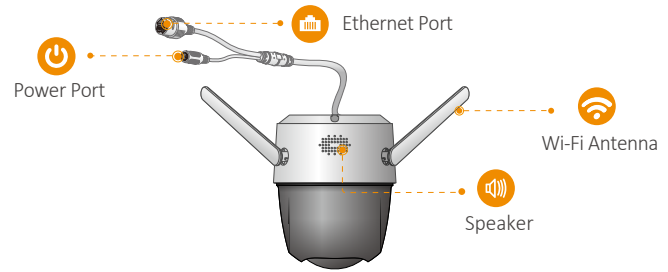

Full  Color

Cruiser

Model: IPC-S22FP/IPC-S22FN

1080P H.265 Wi-Fi P&T Camera

Cruiser delivers 2MP live monitoring with a choice of 3.6mm/6mm lens option, With 1080P Full HD live monitoring and 0~355° pan & 0~90° tilt features, Cruiser ensures every corner of your home completely covered. It supports four night vision modes for clear-as day clarity even in pitch dark. With IP66 certified, the camera can be used outdoors under different weather conditions. With built-in spotlight and 110dB security siren, Cruiser actively keeps unwelcome visitors away from what you care about.

Scare away unwelcome visitors with built-in spotlight and 110dB security siren

IP66

Weatherproof from dust and water

Two-way Talk

Real-time communicate with people at the camera

Diversified Storage

Supports NVR, Cloud Storage or Micro SD card (up to 256GB)

Alarm Notification

Sends instant motion-activated alerts to your mobile phone

Wi-Fi Connection

IEEE802.11b/g/n(2.4GHz)

Smart Tracking

Automatically tracks moving objects

Stay close with what you care

With Cloud service, you will have access to what you care as long as Internet is available. You can record daily or motion videos on Cloud and playback anytime anywhere.