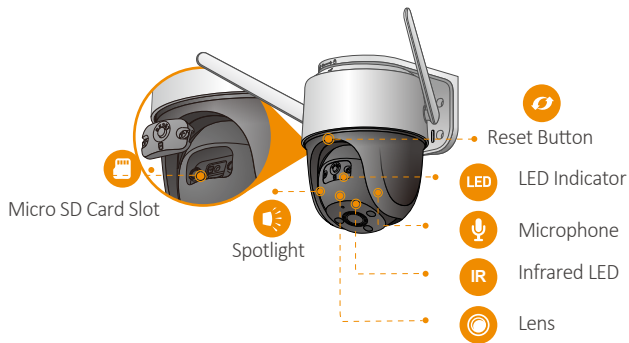

Full  Color

Cruiser

Model: IPC-S22FP/IPC-S22FN

1080P H.265 Wi-Fi P&T Camera

Cruiser delivers 2MP live monitoring with a choice of 3.6mm/6mm lens option, With 1080P Full HD live monitoring and 0~355° pan & 0~90° tilt features, Cruiser ensures every corner of your home completely covered. It supports four night vision modes for clear-as day clarity even in pitch dark. With IP66 certified, the camera can be used outdoors under different weather conditions. With built-in spotlight and 110dB security siren, Cruiser actively keeps unwelcome visitors away from what you care about.

Scare away unwelcome visitors with built-in spotlight and 110dB security siren

IP66

Weatherproof from dust and water

Two-way Talk

Real-time communicate with people at the camera

Diversified Storage

Supports NVR, Cloud Storage or Micro SD card (up to 256GB)

Alarm Notification

Sends instant motion-activated alerts to your mobile phone

Wi-Fi Connection

IEEE802.11b/g/n(2.4GHz)

Smart Tracking

Automatically tracks moving objects

Stay close with what you care

With Cloud service, you will have access to what you care as long as Internet is available. You can record daily or motion videos on Cloud and playback anytime anywhere.

Specifications

Camera

1/2.8" 2 Megapixel Progressive CMOS
 2MP(1920 x 1080)
 Night Vision: 30m(98ft) Distance
 3.6mm/6mm Fixed Lens
 Field of View: 3.6mm: 89° (H), 46° (V), 105° (D)
 6mm: 54° (H), 29° (V), 63° (D)
 355° Pan & 0~90° Tilt