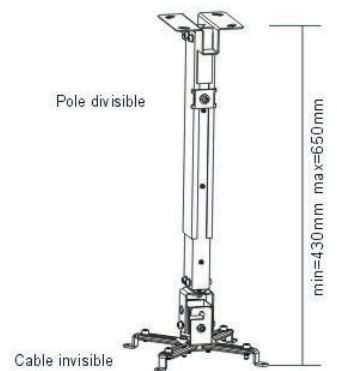

# Universal Ceiling Projector Mount

SUNNE™

Support projectors up to 20kg/44lbs

## Features

- Loading capacity up to 20kg
- Cable Management
- Adjustable height

	PR002	PR002S
<b>Material</b>	Steel	Steel
<b>Color</b>	Black	Silver
<b>Installation</b>	Ceiling	Ceiling
<b>Rated Load</b>	max. 20kg/44lbs	max. 20kg/44lbs
<b>Mounting Range</b>	225mm~316mm	225mm~316mm
<b>Tilt</b>	-15°~+15°	-15°~+15°
<b>Swivel</b>	-10°~+10°	-10°~+10°
<b>Profile</b>	430mm-650mm	430mm-650mm
<b>Cable Management</b>	Yes	Yes
<b>EAN</b>	5099091008304	6956745151825