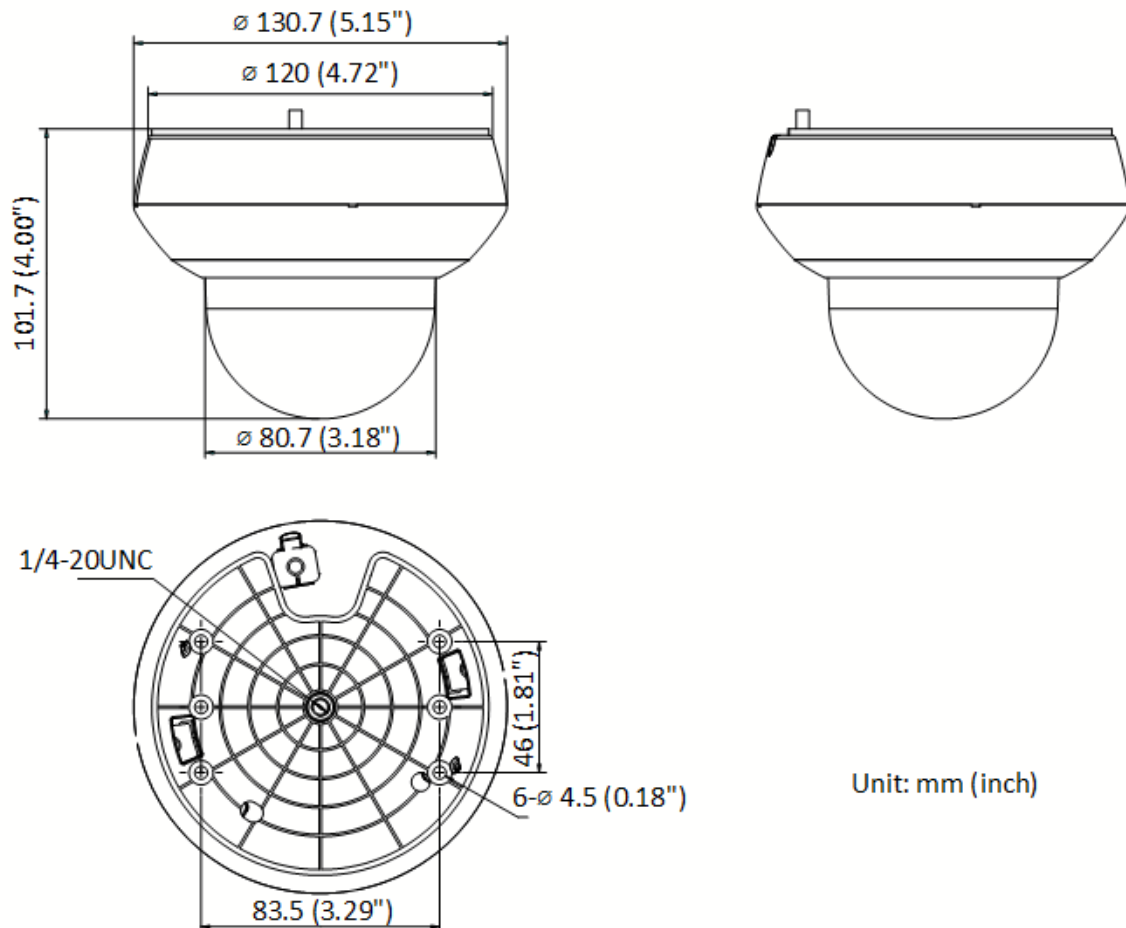

▪ **Available Model**

HWP-N2404IH-DE3 (F)

▪ **Typical Application**

Hikvision products are classified into three levels according to their anti-corrosion performance. Refer to the following description to choose for your using environment.

This model has NO SPECIFIC PROTECTION.

Level	Description
Top-level protection	Hikvision products at this level are equipped for use in areas where professional anti-corrosion protection is a must. Typical application scenarios include coastlines, docks, chemical plants, and more.
Moderate protection	Hikvision products at this level are equipped for use in areas with moderate anti-corrosion demands. Typical application scenarios include coastal areas about 2 kilometers (1.24 miles) away from coastlines, as well as areas affected by acid rain.
No specific protection	Hikvision products at this level are equipped for use in areas where no specific anti-corrosion protection is needed.

▪ **Dimension**