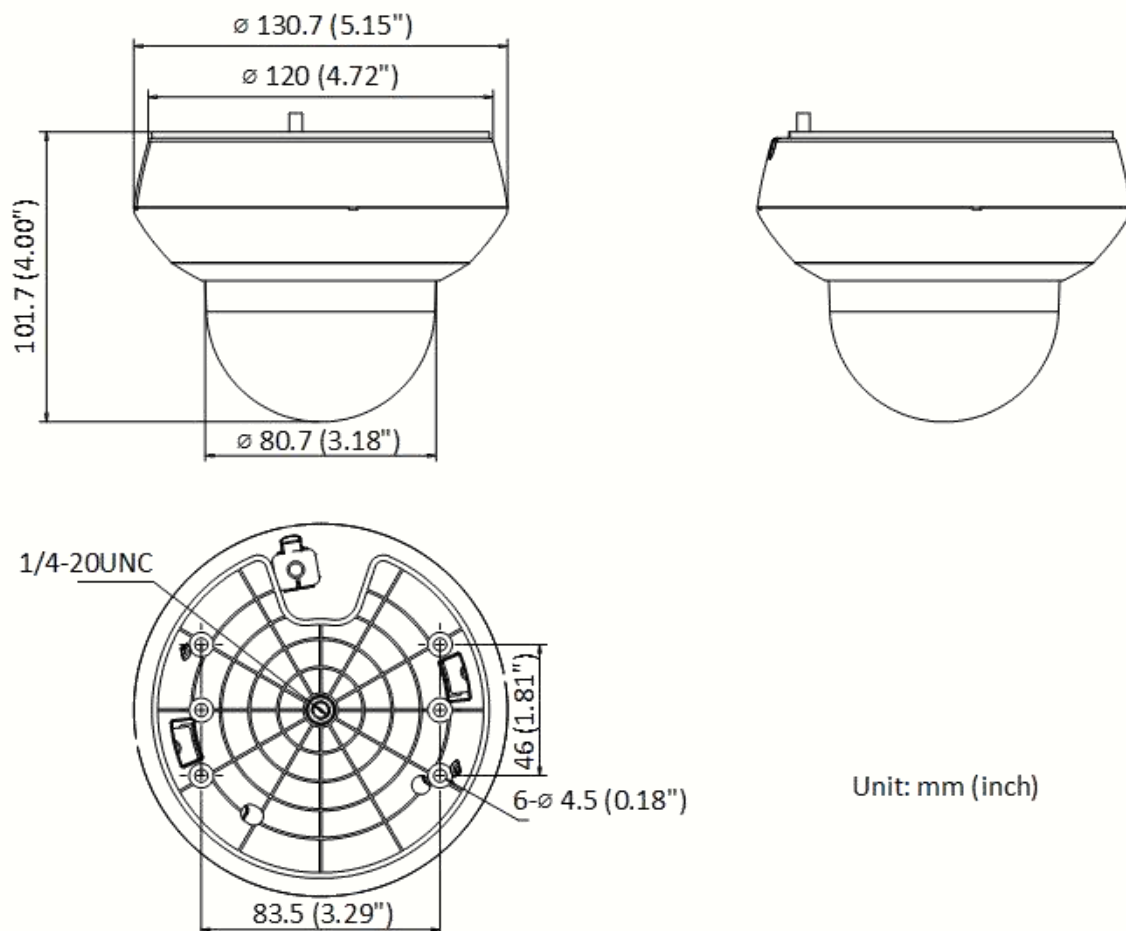

▪ **Available Model**

HWP-N2204IH-DE3 (F)

▪ **Typical Application**

Hikvision products are classified into three levels according to their anti-corrosion performance. Refer to the following description to choose for your using environment.

This model has NO SPECIFIC PROTECTION.

Level	Description
Top-level protection	Hikvision products at this level are equipped for use in areas where professional anti-corrosion protection is a must. Typical application scenarios include coastlines, docks, chemical plants, and more.
Moderate protection	Hikvision products at this level are equipped for use in areas with moderate anti-corrosion demands. Typical application scenarios include coastal areas about 2 kilometers (1.24 miles) away from coastlines, as well as areas affected by acid rain.
No specific protection	Hikvision products at this level are equipped for use in areas where no specific anti-corrosion protection is needed.

▪ **Dimension**