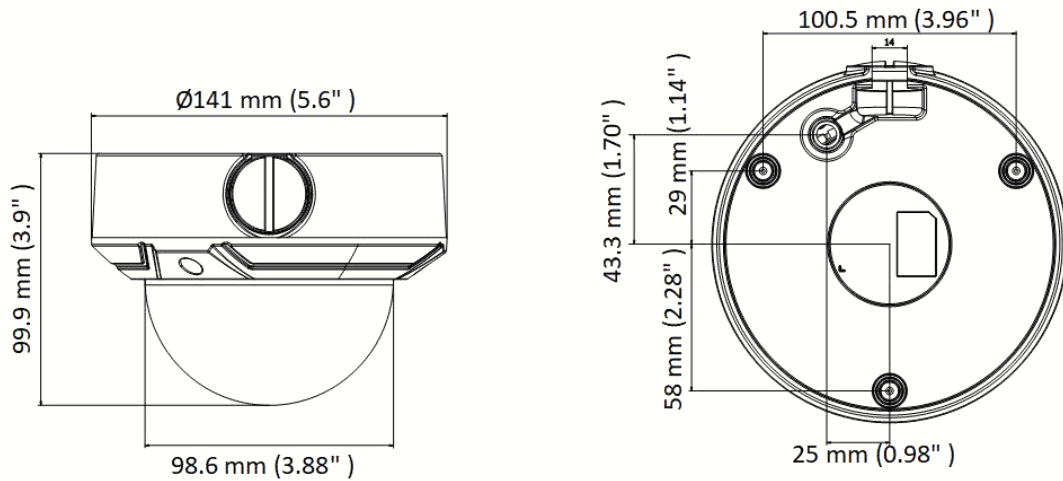

▪ **Dimension**

Unit: mm (inch)

▪ **Accessory**

▪ **Optional**

DS-1275ZJ-SUS Vertical Pole Mount	DS-1273ZJ-135 Wall Mount	DS-1276ZJ-SUS Corner Mount	DS-1227ZJ In-Ceiling Mount	DS-1258ZJ-L Wall Mount
DS-1281ZJ-DM23 Inclined Ceiling Mount	DS-1280ZJ-DM21 Junction Box	DS-1473ZJ-135B Wall Mount	DS-1250ZJ Rain Shade	DS-1271ZJ-135 Pendant Mount