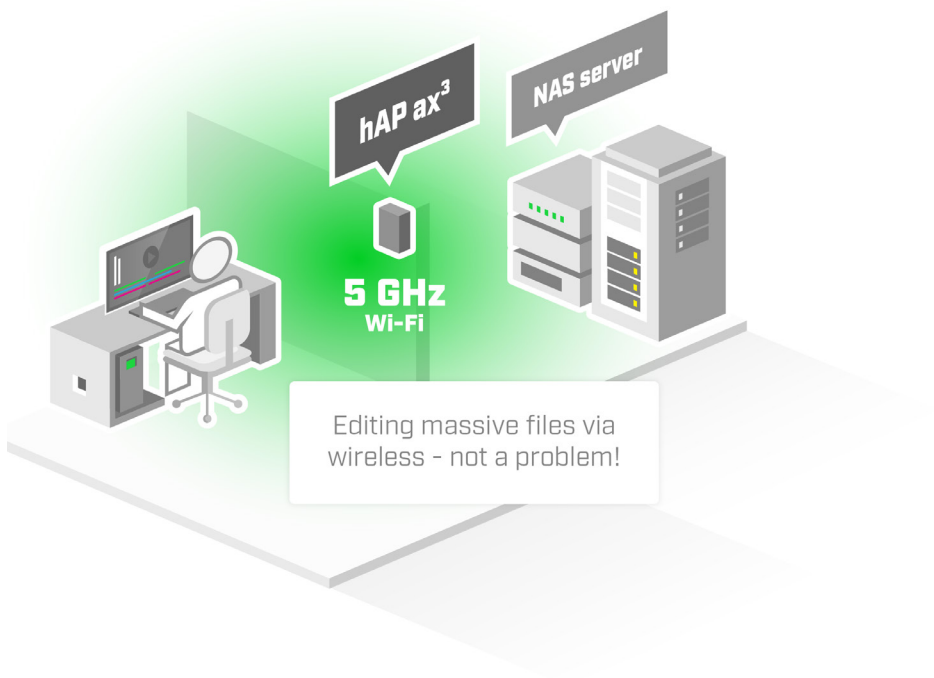

Safer in many ways

hAP ax³ can ease your mind on multiple levels simultaneously. **European-based production**, our famous Northern work ethic, and cooperation with the EU lawmakers ensure full compliance with all the necessary safety policies. **Multiple power options** (DC Jack & PoE-in) result in fewer worries about potential downtime. The latest RouterOS v7 updates and the addition of **WPA3 advanced encryption** support bring unprecedented software security.

To sum things up - **hAP ax³** is among **the fastest, safest, and most powerful choices in the home access point world**. Wired or wireless. And it comes with the most advanced networking software on the market – RouterOS. Unlike many other vendors, we don't limit what you can do. There are no paywalls or confusing subscriptions. All our devices share the same limitless operating system. **Imagination is the only limitation.**