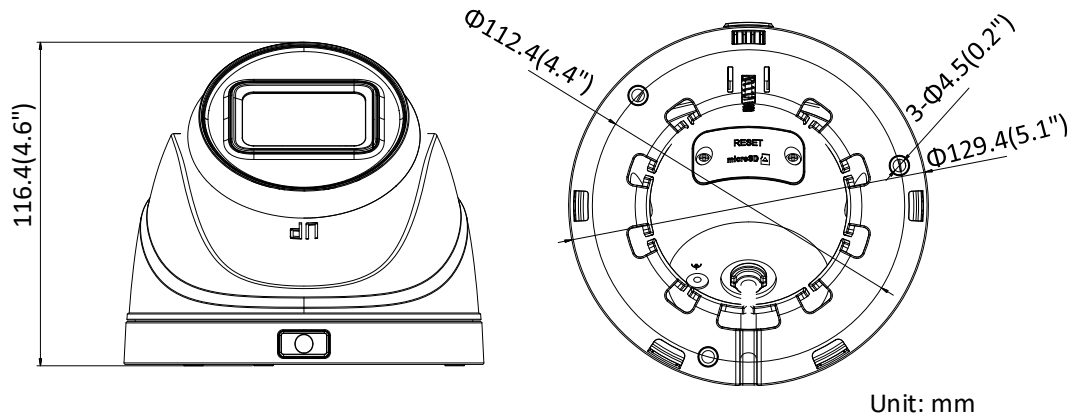

API	ONVIF (PROFILE S, PROFILE G), ISAPI
Simultaneous Live View	Up to 6 channels
User/Host	Up to 32 users 3 levels: Administrator, Operator, and User
Client	iVMS-4200, Hik-Connect, iVMS-5200, iVMS-4500
Web Browser	IE8+, Chrome 31.0-44, Firefox 30.0-51, Safari 8.0+
<b>Interface</b>	
Communication Interface	1 RJ45 10M/100M self-adaptive Ethernet port
On-board Storage	Built-in microSD/SDHC/SDXC slot, up to 128 GB
Reset Button	Yes
<b>General</b>	
Operating Conditions	-30 °C to 60 °C (-22 °F to 140 °F), humidity: 95% or less (non-condensing)
Power Supply	12 VDC ± 25%, 5.5 mm coaxial power plug PoE (802.3af, class 3)
Power Consumption and Current	12 VDC, 0.9 A, Max: 10.5 W PoE: (802.3af, 36 V to 57 V), 0.4 A to 0.2 A, Max: 12 W
Ingress Protection	IP67
Material	Camera body: metal, bottom base: plastic
Dimensions	Camera: Ø 129.4 mm × 116.4 mm (5.1" × 4.6") With package: 170 mm × 170 mm × 150 mm (6.7" × 6.7" × 5.9")
Weight	Camera: 560 g (1.2 lb.) With package: 850g (1.9 lb.)

## Dimensions

Unit: mm