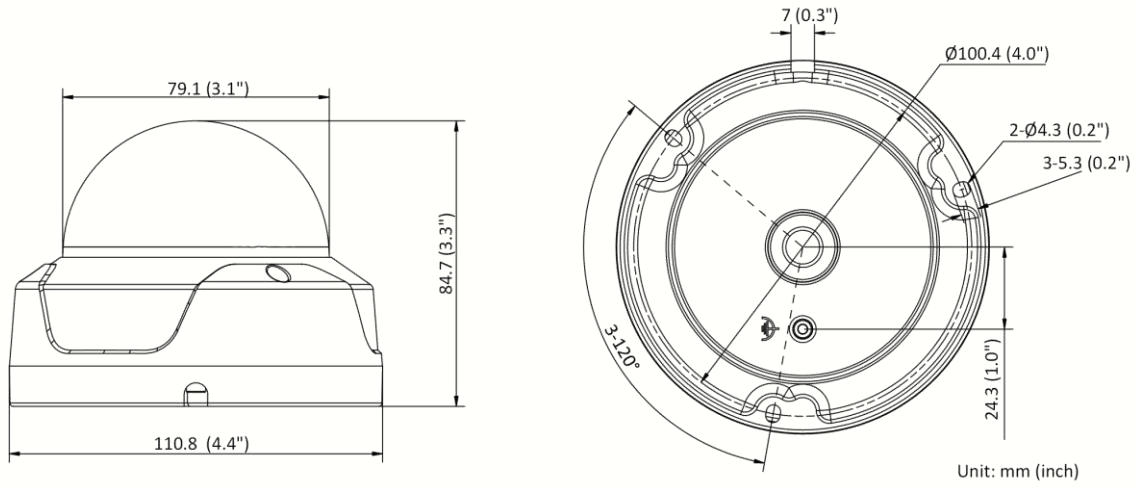

▪ **Dimension**

▪ **Accessory**

▪ **Optional**

DS-1280ZJ-DM18 Junction Box	DS-1275ZJ-SUS Vertical Pole Mount	DS-1250ZJ Rain Shade	DS-1272ZJ-110 Wall Mount	DS-1276ZJ-SUS Corner Mount
DS-1271ZJ-110 Pendant Mount	DS-1259ZJ Inclined Ceiling Mount	DS-1272ZJ-110B Wall Mount