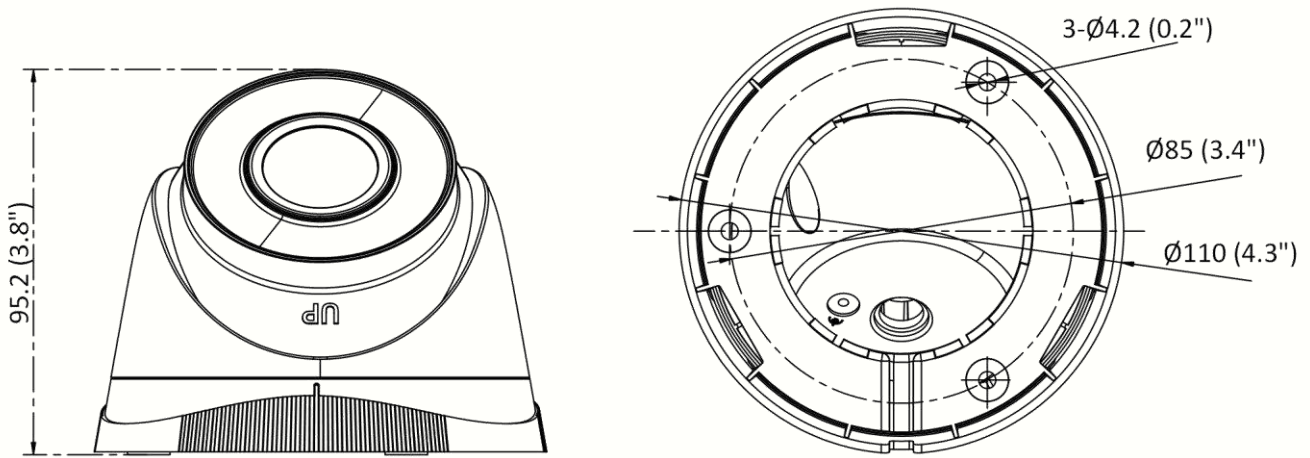

▪ **Dimension**

Unit: mm (inch)

▪ **Accessory**

▪ **Optional**

DS-1280ZJ-S	DS-1275ZJ-SUS	DS-1272ZJ-110-TRS	DS-1276ZJ-SUS
Junction Box	Vertical Pole Mount	Wall Mount	Corner Mount