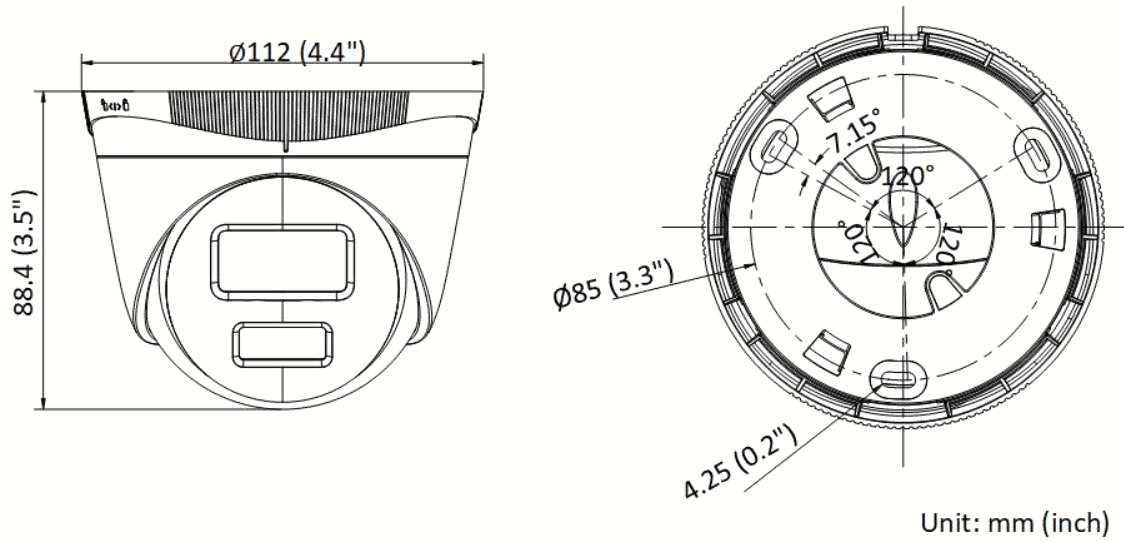

▪ **Dimension**

▪ **Accessory**

▪ **Optional**

DS-1276ZJ-SUS Corner Mount	DS-1272ZJ-110-TRS Wall Mount	DS-1275ZJ-SUS Vertical Pole Mount	DS-1280ZJ-S Junction Box	DS-1281ZJ-S Inclined Ceiling Mount