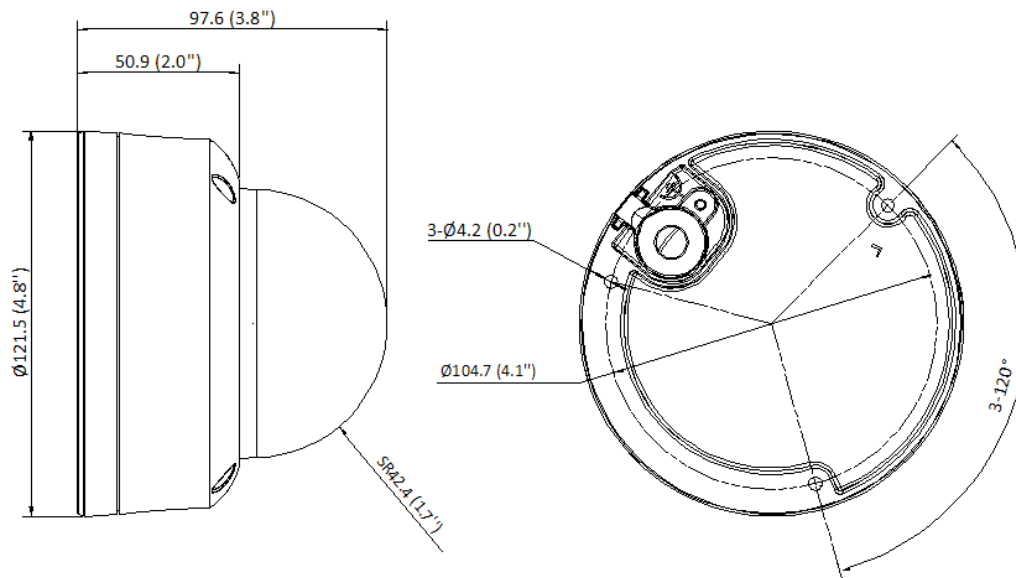

▪ Specification

Camera	
Image Sensor	1/2.8" Progressive Scan CMOS
Max. Resolution	1920 × 1080
Min. Illumination	Color: 0.001 Lux @ (F1.0, AGC ON), 0 Lux with light
Shutter Time	1/3 s to 1/100,000 s
Day & Night	24/7 color imaging
Angle Adjustment	Pan: 0° to 355°, tilt: 0° to 75°, rotate: 0° to 355°
Lens	
Lens Type	Fixed focal lens, 2.8 and 4 mm optional
Focal Length & FOV	2.8 mm, horizontal FOV: 106°, vertical FOV: 57°, diagonal FOV: 126° 4 mm, horizontal FOV: 83°, vertical FOV: 44°, diagonal FOV: 99°
Lens Mount	M12
Iris Type	Fixed
Aperture	F1.0
Depth of Field	2.8 mm: 1.5 m to ∞ 4 mm: 2.1 m to ∞
DORI	
DORI	2.8 mm, D: 44 m, O: 17 m, R: 8 m, I: 4 m 4 mm, D: 56 m, O: 22 m, R: 11 m, I: 5 m
Illuminator	
Supplement Light Type	White Light
Supplement Light Range	Up to 30 m
Smart Supplement Light	Yes
Video	
Main Stream	50 Hz: 25 fps (1920 × 1080, 1280 × 720) 60 Hz: 30 fps (1920 × 1080, 1280 × 720)
Sub-Stream	50 Hz: 25 fps (640 × 480, 640 × 360) 60 Hz: 30 fps (640 × 480, 640 × 360)
Video Compression	Main stream: H.265+/H.265/H.264+/H.264 Sub-stream: H.265/H.264/MJPEG
Video Bit Rate	32 Kbps to 8 Mbps
H.264 Type	Baseline Profile, Main Profile, High Profile
H.265 Type	Main Profile
Bit Rate Control	CBR, VBR
Region of Interest (ROI)	1 fixed region(s) for main stream
Network	
Security	Password protection, complicated password, watermark, basic and digest authentication for HTTP, WSSE and digest authentication for Open Network Video Interface, security audit log, host authentication (MAC address)
Simultaneous Live View	Up to 6 channels
API	Open Network Video Interface(Profile S, Profile T), ISAPI, SDK
Protocols	TCP/IP, ICMP, DHCP, DNS, HTTP, RTP, RTSP, NTP, IGMP, IPv6, UDP, QoS, FTP, SMTP

▪ **Available Model**

IPC-D129HA (2.8/4 mm)

▪ **Dimension**

Unit: mm (inch)

▪ **Accessory**

▪ **Optional**

HIA-P101 Rain Shade	HIA-B101-120 Pendant Mount	HIA-B401-120B Wall Mount	HIA-B301 Vertical Pole Mount	HIA-B401-120 Wall Mount
				