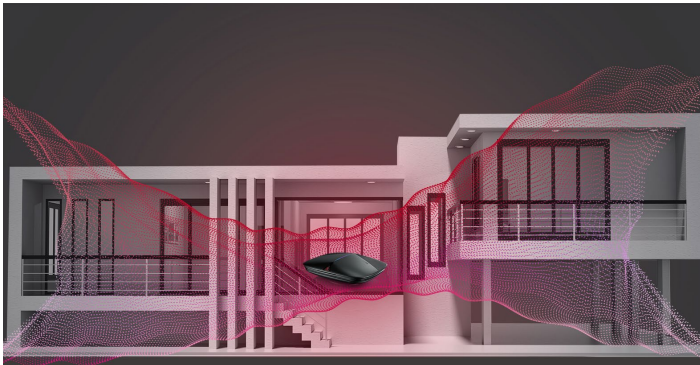

Amplify coverage with high-gain antennas

Armor G5 utilizes 8x8 5 GHz, 4x4 2.4 GHz high-powered amplifiers design which increases signal strength and lowers interference. Improved antennas' performance for maximum wireless coverage.