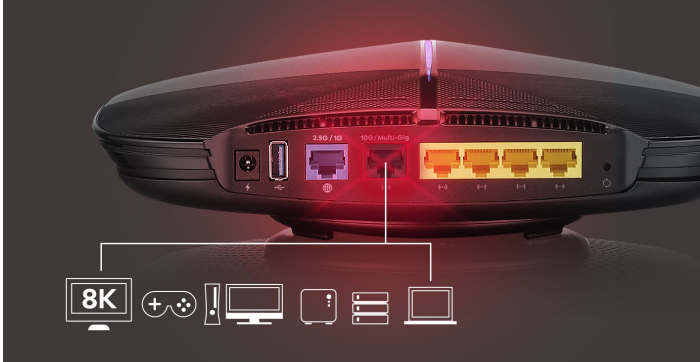

Maximize the speed performance

Armor G5 provides up to 6000 Mbps with better efficiency and highest throughput. The 12 WiFi streams enables the Armor to send and receive more data from multiple connected devices, allowing more available bandwidth and less congestion than a standard WiFi 5 router.

4X FASTER

WiFi 6 802.11AX technology, up to 4X faster than 11ac with 12 streams

Max out wired connection with 10 Gbps LAN network, perfect for streaming

Powerful 2.2 GHz quad-core processor for higher performance

Benefits

Fastest multi-gig wired connection performance

Operate your local network at full capacity with Multi-gig solution! Armor is equipped with a multi-gig 10G/5G/2.5G/1G Ethernet LAN port which can be used to connect to multi-gig supported media servers, network attached storage devices, switches, and other devices capable of up to 10 Gbps speeds.

Stronger processor, larger memory

The 64-bit 2.2 GHz quad-core processor ensures top quality streaming experience without sacrificing performance. Optimized wireless throughput and low latency for overwhelming demands of multimedia, online gaming, HD audio/video chats, and many.