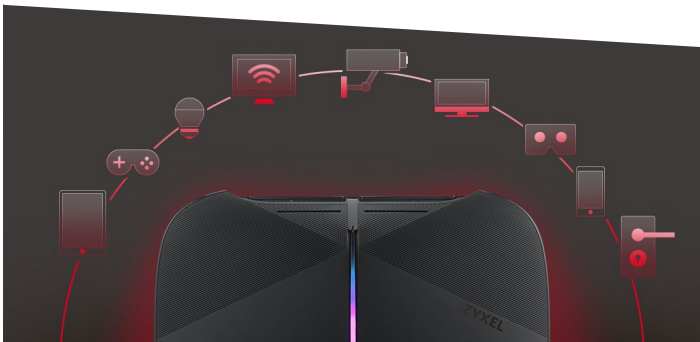

Keep ultrafast speeds on a busy network

Armor G5 dramatically increases network capacity and reduces latency for a better WiFi experience making it ideal for an environment with many connected devices. Enjoy stable wireless operations for 30+ applications like 4K/8K video, AR/VR, IoT devices everywhere in your home or office.