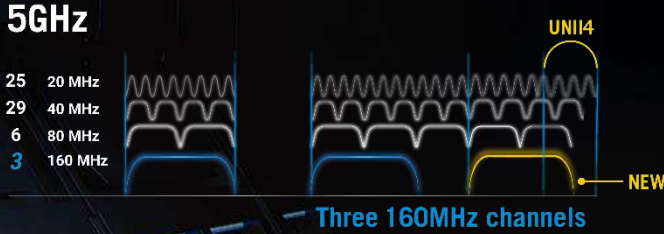

Expanded UNII4 spectrum

GT-AX11000 Pro has been upgraded to support an expanded UNII4 spectrum featuring a high-powered 160MHz channel on the 5GHz band. This increases the backhaul capacity of the mesh and improves signal efficiency for roaming and coverage.