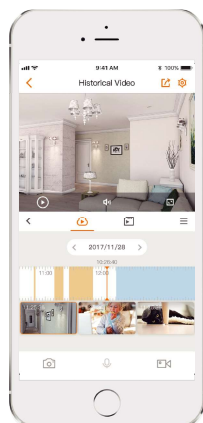

### 1080P H.265 Bullet PoE Camera

IPC-F22EA delivers 2MP live monitoring with a choice of 2.8mm/3.6mm lens option, it supports the latest H.265 compression which can save up to 50% bandwidth and storage. Human Detection allows you to monitor what matters without receiving annoying false alerts. With IP67 certified, the camera can be used outdoors under different weather conditions.

-  **1080P Full HD Video**  
See more than 720P
-  **Human Detection**  
Quickly find human targets in you home
-  **Built-in Microphone**  
High quality microphone picks up sounds clearly while monitoring
-  **H.265 Codec**  
Save more high-quality video in less space
-  **IP67**  
Weatherproof from dust and water
-  **Alarm Notification**  
Sends instant motion-activated alerts to your mobile phone
-  **Diversified Storage**  
Supports NVR, Cloud Storage or Micro SD card (up to 256GB)
-  **24/7 Protection**  
Infrared night vision for clear-as-day clarity even in pitch dark
-  **PoE**  
An Ethernet cable provide both data connection and electric power.