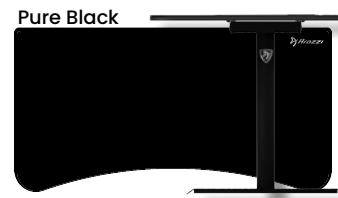

ARENA

The Arena is an exceptional gaming desk. Its entire surface is covered in a washable mouse pad, and you have the option to swap it out with additional Arena Mouse Pads. With a generous size of 160cm x 82cm, this desk provides ample space. It is equipped with three cable management cut-outs and a convenient mesh basket underneath for tidy cable organization. With its sturdy and durable design, the Arena Gaming Desk is the ultimate choice for gamers looking for a top-notch gaming setup.

Designs

When it comes to design choices for the Arena desks, the possibilities are practically endless. From sleek and modern to rustic and traditional, these desks can be customized to match your individual style and preferences. With so many options to choose from, you can create a workspace that perfectly reflects your unique personality and taste.