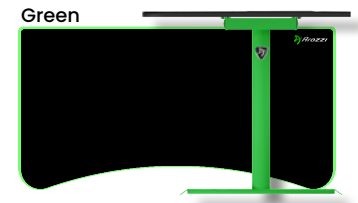

ARENA

The Arena is an exceptional gaming desk. Its entire surface is covered in a washable mouse pad, and you have the option to swap it out with additional Arena Mouse Pads. With a generous size of 160cm x 82cm, this desk provides ample space. It is equipped with three cable management cut-outs and a convenient mesh basket underneath for tidy cable organization. With its sturdy and durable design, the Arena Gaming Desk is the ultimate choice for gamers looking for a top-notch gaming setup.

Designs

When it comes to design choices for the Arena desks, the possibilities are practically endless. From sleek and modern to rustic and traditional, these desks can be customized to match your individual style and preferences. With so many options to choose from, you can create a workspace that perfectly reflects your unique personality and taste.