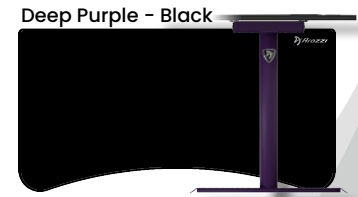

ARENA

The Arena is an exceptional gaming desk. Its entire surface is covered in a washable mouse pad, and you have the option to swap it out with additional Arena Mouse Pads. With a generous size of 160cm x 82cm, this desk provides ample space. It is equipped with three cable management cut-outs and a convenient mesh basket underneath for tidy cable organization. With its sturdy and durable design, the Arena Gaming Desk is the ultimate choice for gamers looking for a top-notch gaming setup.

Designs

When it comes to design choices for the Arena desks, the possibilities are practically endless. From sleek and modern to rustic and traditional, these desks can be customized to match your individual style and preferences. With so many options to choose from, you can create a workspace that perfectly reflects your unique personality and taste.