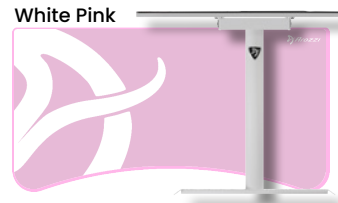

ARENA

The Arena is an exceptional gaming desk. Its entire surface is covered in a washable mouse pad, and you have the option to swap it out with additional Arena Mouse Pads. With a generous size of 160cm x 82cm, this desk provides ample space. It is equipped with three cable management cut-outs and a convenient mesh basket underneath for tidy cable organization. With its sturdy and durable design, the Arena Gaming Desk is the ultimate choice for gamers looking for a top-notch gaming setup.

Designs

When it comes to design choices for the Arena desks, the possibilities are practically endless. From sleek and modern to rustic and traditional, these desks can be customized to match your individual style and preferences. With so many options to choose from, you can create a workspace that perfectly reflects your unique personality and taste.