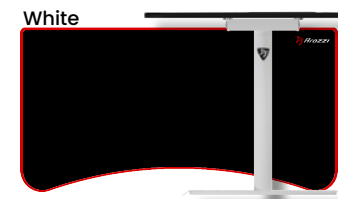

ARENA

The Arena is an exceptional gaming desk. Its entire surface is covered in a washable mouse pad, and you have the option to swap it out with additional Arena Mouse Pads. With a generous size of 160cm x 82cm, this desk provides ample space. It is equipped with three cable management cut-outs and a convenient mesh basket underneath for tidy cable organization. With its sturdy and durable design, the Arena Gaming Desk is the ultimate choice for gamers looking for a top-notch gaming setup.

Designs

When it comes to design choices for the Arena desks, the possibilities are practically endless. From sleek and modern to rustic and traditional, these desks can be customized to match your individual style and preferences. With so many options to choose from, you can create a workspace that perfectly reflects your unique personality and taste.