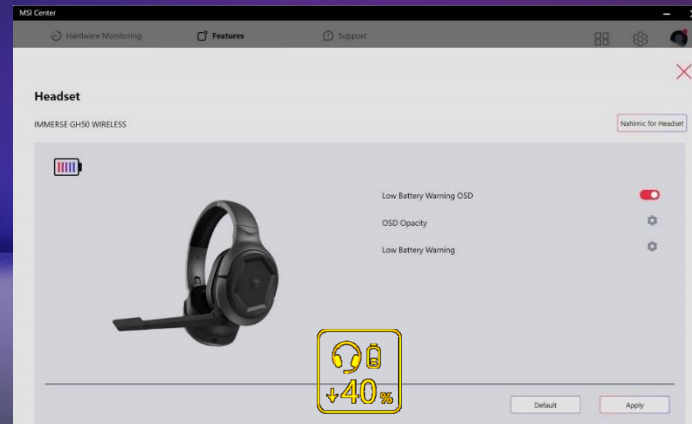

Software: Nahimic for Headset / MSI Center

Nahimic for Headset

Scenario Settings: Music / Movie / Communication / Gaming

Sound control: Bass / Treble Levels / Voices / Volume Stabilizer

Surround Sound

Static Noise Suppression

Battery Life Indicator

MSI Center

Battery Life Indicator

Nahimic for Headset Installer