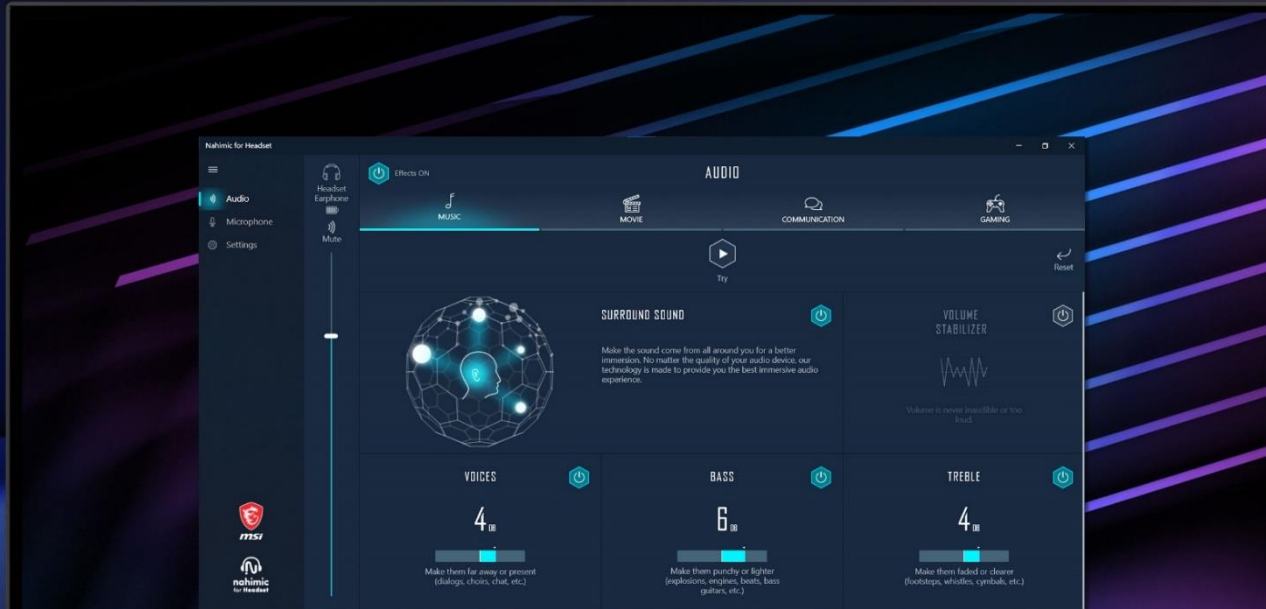

# Nahimic for Headset

Supported by Nahimic for Headset\*, the world-renowned audio software, which provides you with an enhanced gaming experience with its 3D Sound technology.

Audio Profiles

EQ Presets

Surround Sound