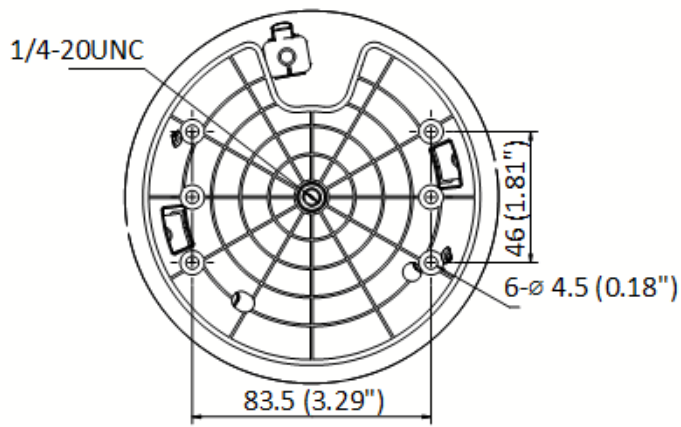

Unit: mm (inch)

- Accessory
- Optional

DS-1294ZJ-PT