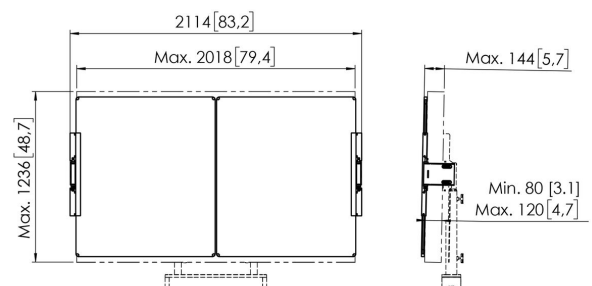

## **RISE A218 Whiteboard Set 86" for RISE motorized display lift floor-wall solution (black)**

### **Whiteboard Set for 86"**

This RISE A218 Whiteboard Set 86" is custom made for the Vogel's RISE motorized display lift floor-wall solution. With this accessory, you can mount a whiteboard to the left and right of a 86-inch display. The enamel steel boards feature hinges developed by Vogel's. As a result, the whiteboards do not spontaneously open, even after frequent use. Easy to install. The adjustable hinges on this accessory set allow you to vary the depth, height and width so that the whiteboards always fit the display, whatever display you are using.

## **RISE A218 Whiteboard Set 86" for RISE motorized display lift floor- wall solution (black)**

# Specifications

Article number (SKU)	7302180
Colour	Black
EAN single box	8712285356889
Height	1157
Width	4130
Depth	142
TÜV certified	Yes
Tilt	Tilt -4°/+4°
Guarantee	5 years
Adjustable depth	True
Adjustable height	True
Max. screen size (inch)	86
Min. screen size (inch)	86