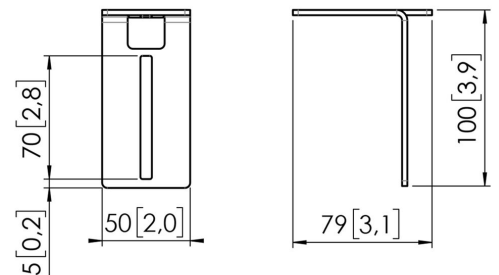

With the RISE A 121 Sound Bar Mount, you can attach any sound bar to a Vogel's RISE motorized display lift. The mount strips are adjustable in width by 5-85 cm. The height and depth can be adjusted by 10-14 cm, depending on the type of sound bar, making this accessory suitable for almost every brand. The sound bar moves along with the height adjustment of the motorized display lift. Easy to install In combination with the A 111 Accessory Mounting Kit, you can attach the sound bar mount easily and quickly to the back of the display.

RISE A 121 Sound Bar Mount for RISE motorized display lifts (black)

Specifications

Article number (SKU)	7301210
Colour	Black
EAN single box	8712285356780
Height	100
Width	50
Depth	79
TÜV certified	Yes
Guarantee	5 years
Max. weight load (kg)	6
Adjustable depth	True
Adjustable height	True