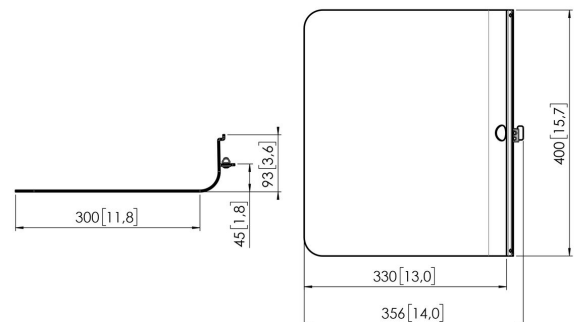

With the RISE A 131 Laptop Support, you add a smart laptop accessory to a Vogel's RISE motorized display lift. The support is 40 cm wide and 30 cm deep. You have the laptop within reach and it moves along with the height adjustment of the motorized display lift. Easy to install In combination with the A 111 Accessory Mounting Kit, you can attach the laptop support easily and quickly to the back of the display.

RISE A 131 Laptop Support for RISE motorized display lifts (black)

Specifications

<i>Article number (SKU)</i>	7301310
<i>Colour</i>	Black
<i>EAN single box</i>	8712285356803
<i>Height</i>	93
<i>Depth</i>	300
<i>TÜV certified</i>	Yes
<i>Guarantee</i>	5 years
<i>Max. weight load (kg)</i>	5