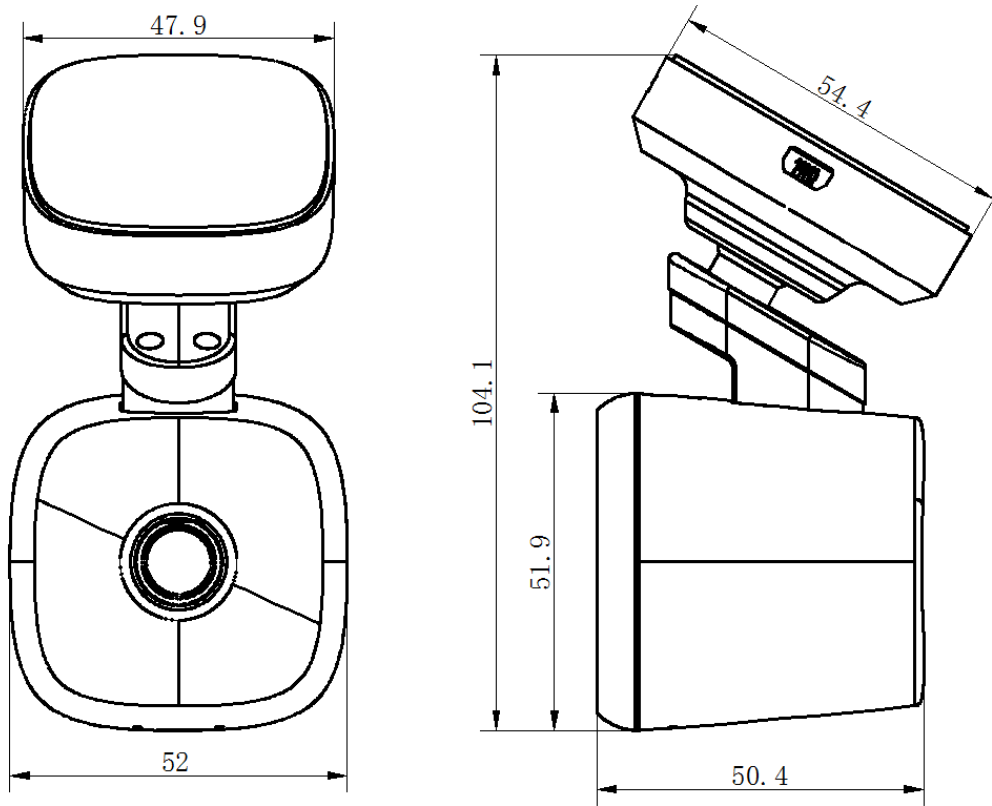

Dimension

Distributed by

HIKVISION®

Headquarters

No.555 Qianmo Road, Binjiang District,
Hangzhou 310051, China
T +86-571-8807-5998
overseasbusiness@hikvision.com

Hikvision USA
T +1-909-895-0400
sales.usa@hikvision.com

Hikvision Australia
T +61-2-8599-4233
salesau@hikvision.com

Hikvision India
T +91-22-28469900
sales@pramahikvision.com

Hikvision Canada
T +1-866-200-6690
sales.canada@hikvision.com

Hikvision Thailand
T +662-275-9949
sales.thailand@hikvision.com

Hikvision Europe
T +31-23-5542770
sales.eu@hikvision.com

Hikvision Italy
T +39-0438-6902
info.it@hikvision.com

Hikvision Brazil
T +55 11 3318-0050
Latam.support@hikvision.com

Hikvision Turkey
T +90 (216)521 7070- 7074
sales.tr@hikvision.com

Hikvision Malaysia
T +601-7652-2413
sales.my@hikvision.com

Hikvision UK & Ireland
T +01628-902140
sales.uk@hikvision.com

Hikvision South Africa
Tel: +27 (10) 0351172
sale.africa@hikvision.com

Hikvision France
T +33(0)1-85-330-450
info.fr@hikvision.com

Hikvision Kazakhstan
T +7-727-9730667
nikia.panfilov@hikvision.ru

Hikvision Vietnam
T +84-974270888
sales.vt@hikvision.com

Hikvision UAE
T +971-4-4432090
salesme@hikvision.com

Hikvision Singapore
T +65-6684-4718
sg@hikvision.com

Hikvision Spain
T +34-91-737-16-55
info.es@hikvision.com

Hikvision Tashkent
T +99-87-1238-9438
uzb@hikvision.ru

Hikvision Hong Kong
T +852-2151-1761
info.hk@hikvision.com

Hikvision Russia
T +7-495-669-67-99
saleru@hikvision.com

Hikvision Korea
T +82-(0)31-731-8817
sales.korea@hikvision.com

Hikvision Poland
T +48-22-460-01-50
info.pl@hikvision.com

Hikvision Indonesia
T +62-21-2933759
Sales.Indonesia@hikvision.com