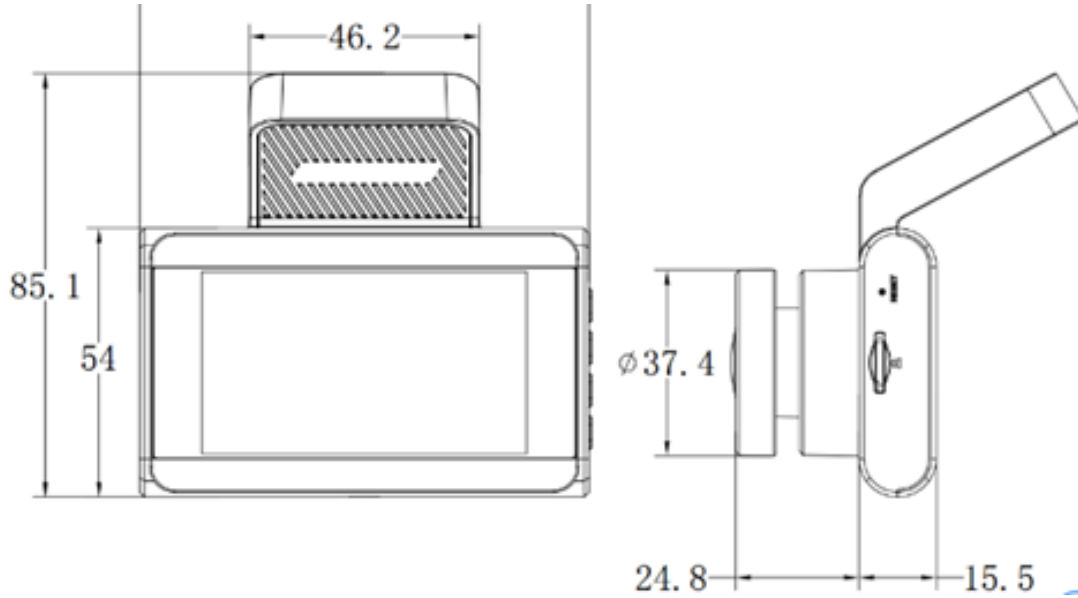

Dimensions