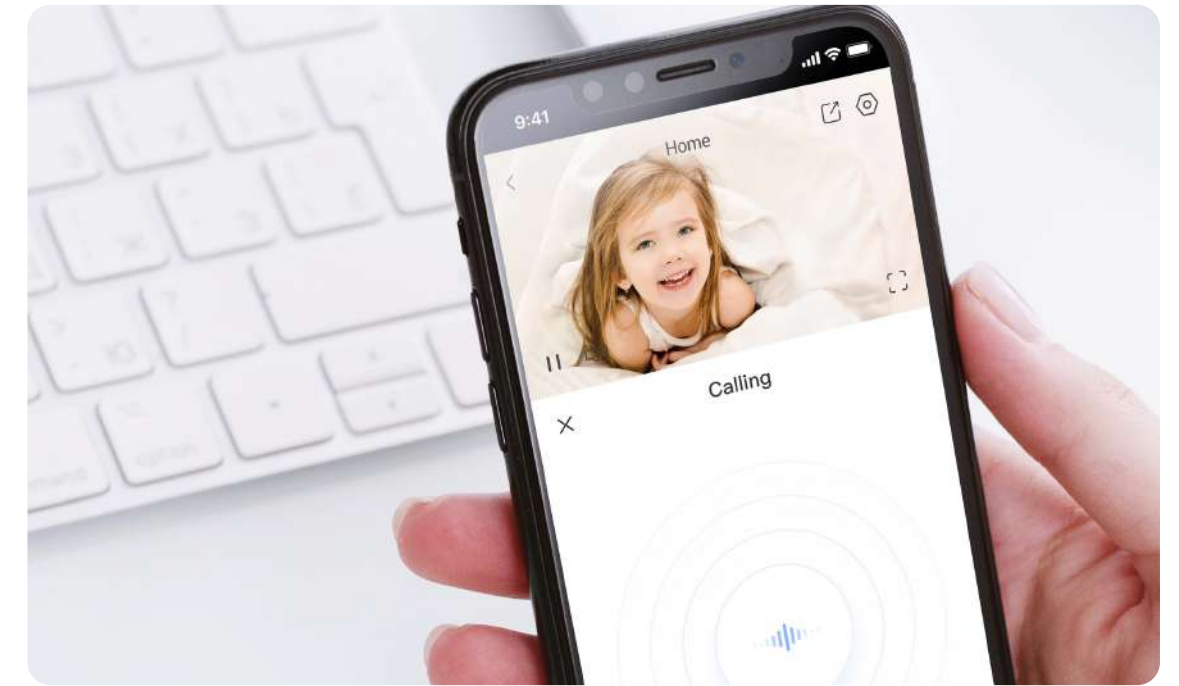

See and talk, from anywhere

When you're at work or on a trip, it's still easy to get in touch with your family. Just use your phone to talk and respond to your loved ones, as if you were by their side.